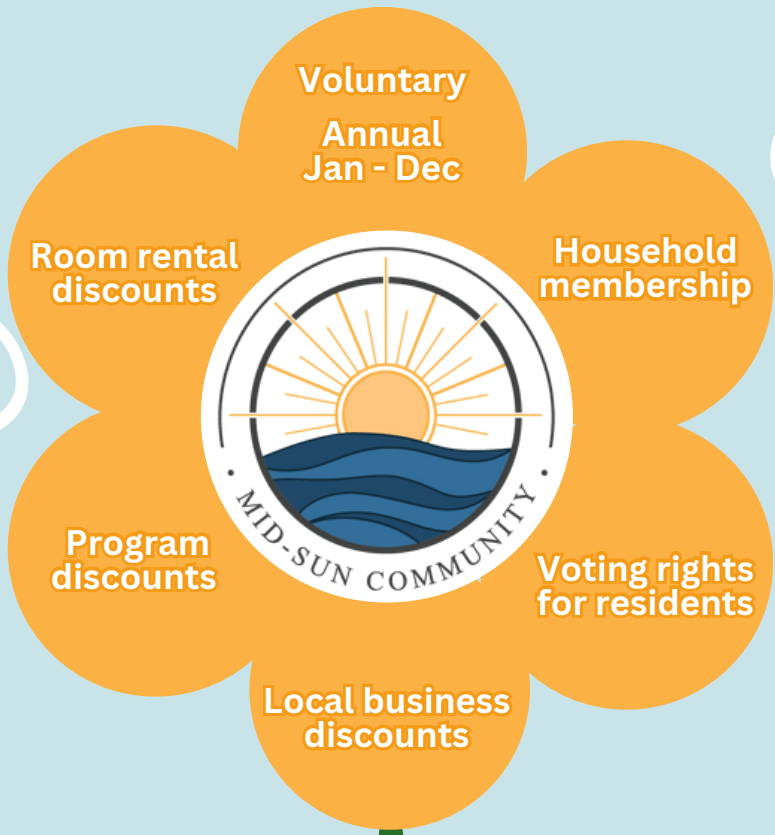

MID-SUN COMMUNITY ASSOCIATION & CENTRE

MID-SUN MEMBERSHIP

HELP OUR COMMUNITY GROW

Midnapore/Sundance
Resident: **\$20.00**

Other Community
Residents: **\$25.00**

Auto Value Midnapore

10% off orders - excluding special order items and oil

Bongos

10% off all glass, pipes, etc. and 5% off vapes

Centex Midnapore

5% discount on confectionary, drinks + chips.
Not Included: Cigarettes', Lotto, Jus, Bongos, Pipes, Tobacco, Propane

Cloverdale Paint